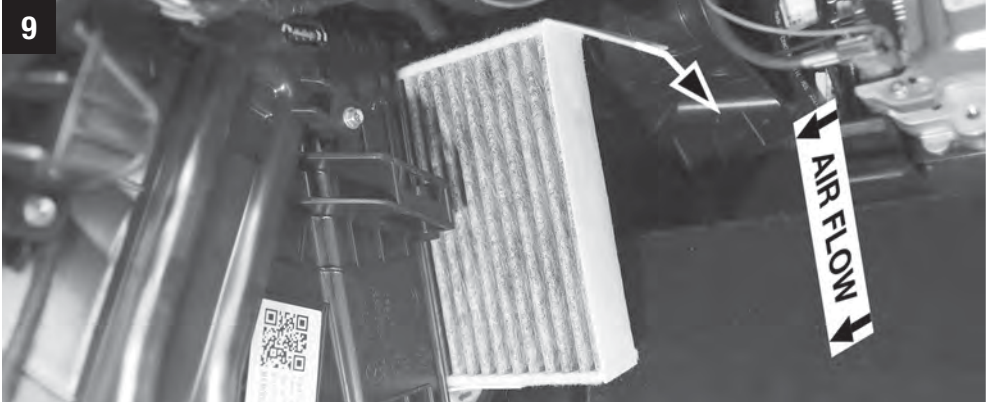

FP 25 015

Tesla Model Y

MANN FILTER

10

11

MANN+HUMMEL GMBH · Automotive Aftermarket · 71631 Ludwigsburg · Germany
Customer Service Center, Germany: +49 (0) 71 41 98-25 50, Fax. +49 (0) 71 41 98-25 58
Other countries: Tel. +49 (0) 71 41 98-28 80, Fax. +49 (0) 71 41 98-25 58
customer-service@mann-hummel.com
www.mann-filter.com