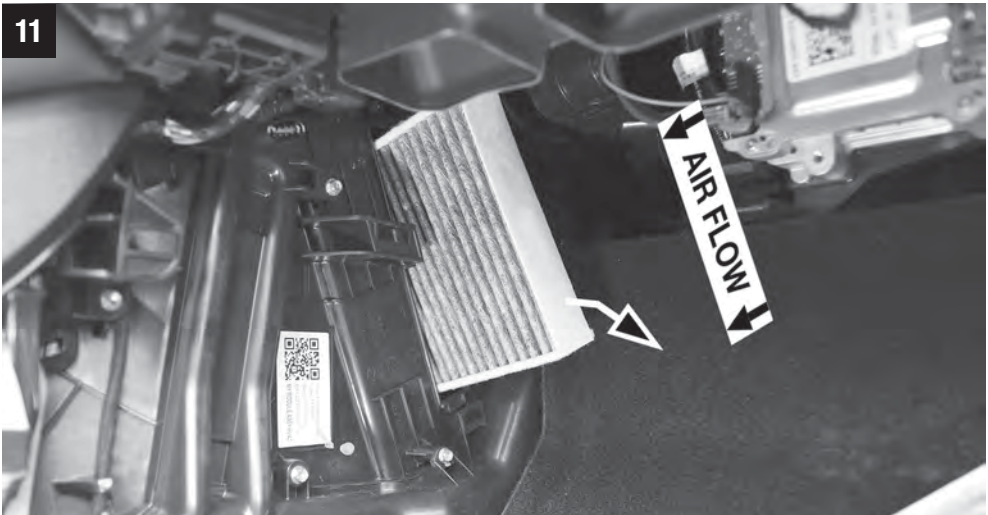

FP 25 015

Tesla Model Y

MANN FILTER

10

11

MANN+HUMMEL GMBH · Automotive Aftermarket · 71631 Ludwigsburg · Germany
Customer Service Center, Germany: +49 (0) 71 41 98-25 50, Fax. +49 (0) 71 41 98-25 58
Other countries: Tel. +49 (0) 71 41 98-28 80, Fax. +49 (0) 71 41 98-25 58
customer-service@mann-hummel.com
www.mann-filter.com