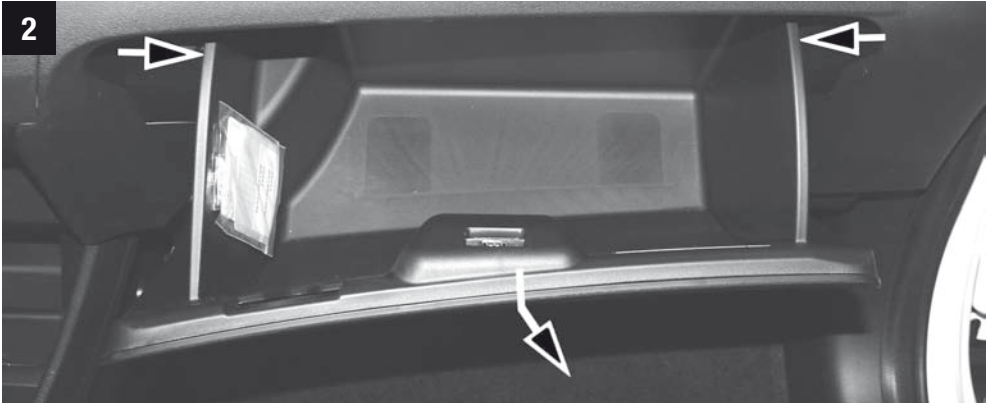

CU/FP 21 003

Honda City, Jazz III