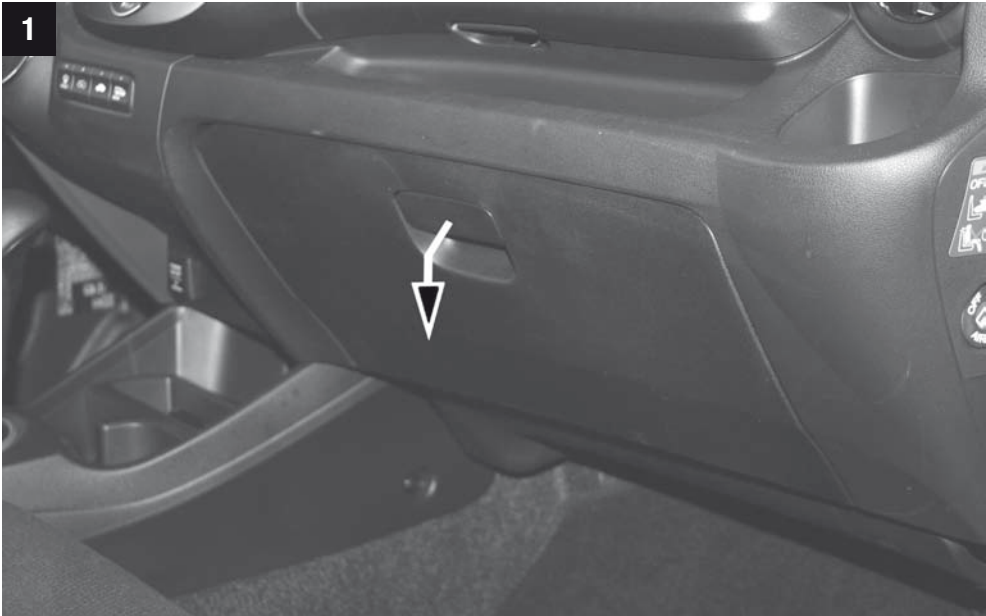

CU/FP 21 003

Honda City, Jazz III