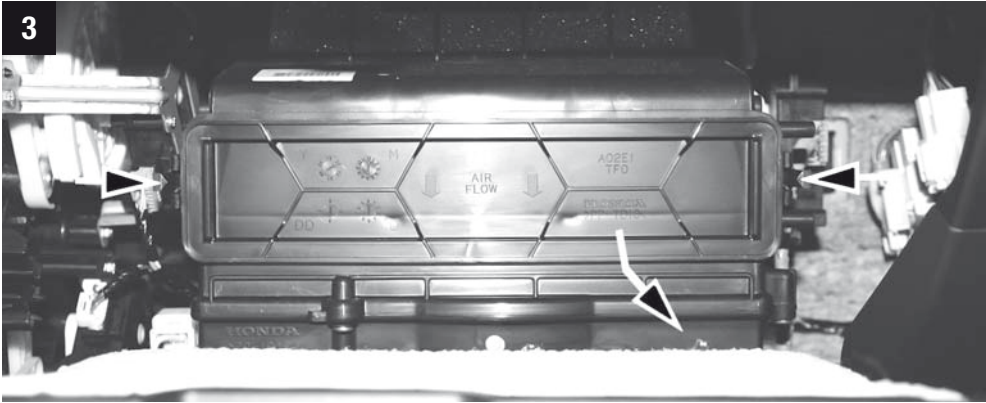

CU/FP 21 003

Honda City, Jazz III