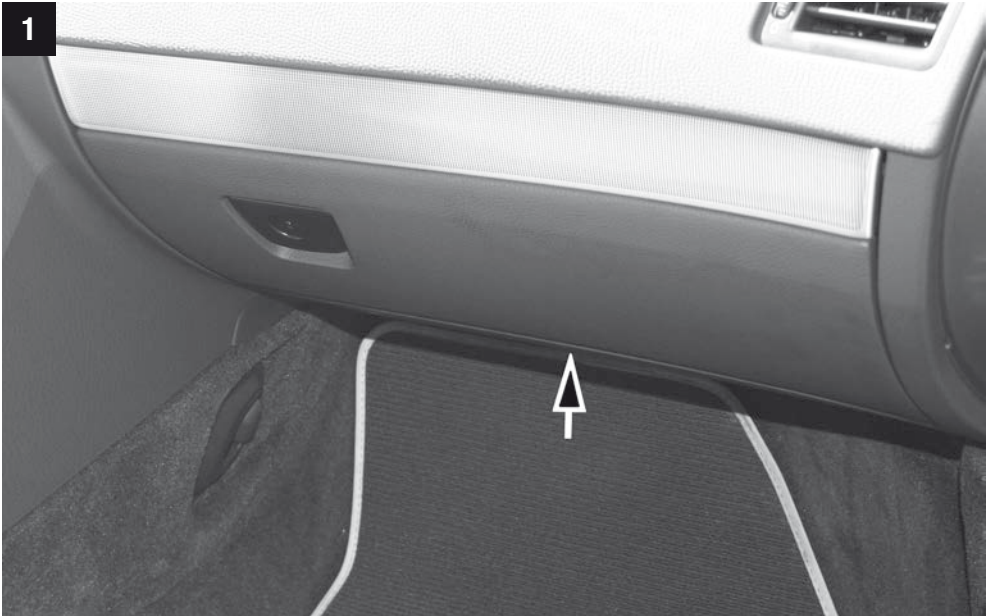

MANNN FILTER

18 min.

Volvo

CU/CUK/FP 2855

CU/CUK/FP 2855

**MANN
FILTER**

4

5