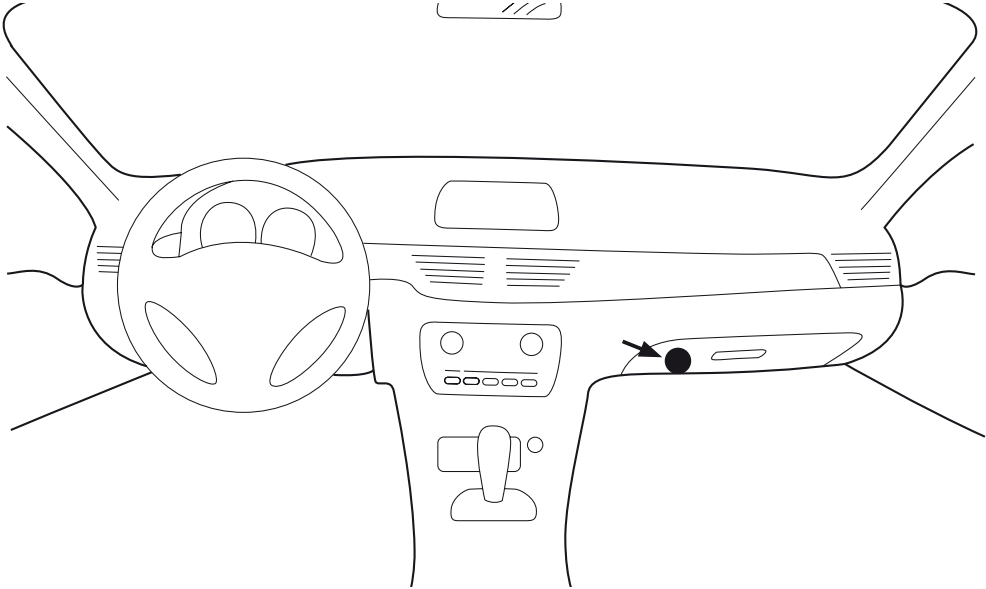

MANNN FILTER

18 min.

Volvo

CU/CUK/FP 2855

CU/CUK/FP 2855

**MANN
FILTER**

4

5