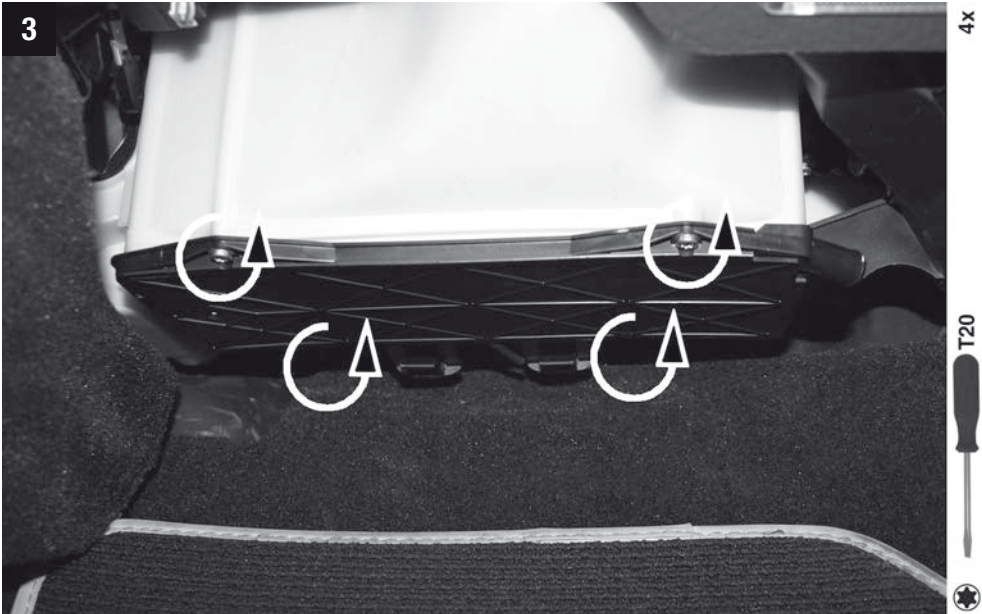

MANNN FILTER

18 min.

Volvo

CU/CUK/FP 2855

CU/CUK/FP 2855

**MANN
FILTER**

4

5